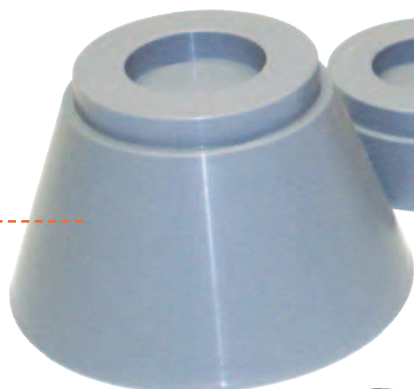

QDL730 FURNITURE RAISERS

Weight
Capacity

250kg
across entire
installation

**12 MONTH
WARRANTY**

Large Raisers
(QDL730-A)

Small Raisers
(QDL730-B)

Biscuit inserts for irregular or oversized furniture legs (QDL730-C)

Raisers securely stack to increase height

QDL730-A	Large Raisers
QDL730-B	Small Raisers
QDL730-C	Biscuit Inserts