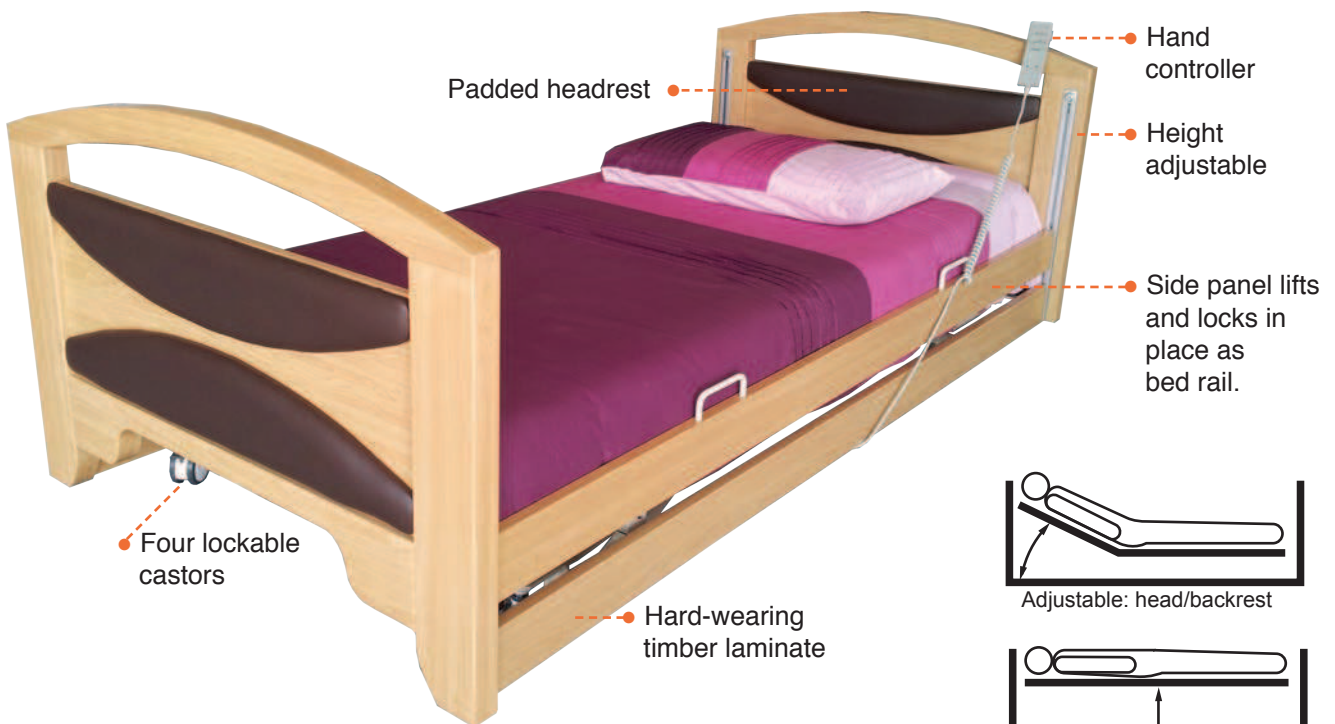

# OBM583 MODERNA BED

Overall Height	Base Height	Overall Length	Overall Width	Castor Size	Unit Weight	Weight Capacity
 74-126cm	 20-72cm	 212cm	 51cm	 7.5cm	 125kg	 180kg

**12 MONTH WARRANTY**

## OPTIONAL EXTRAS