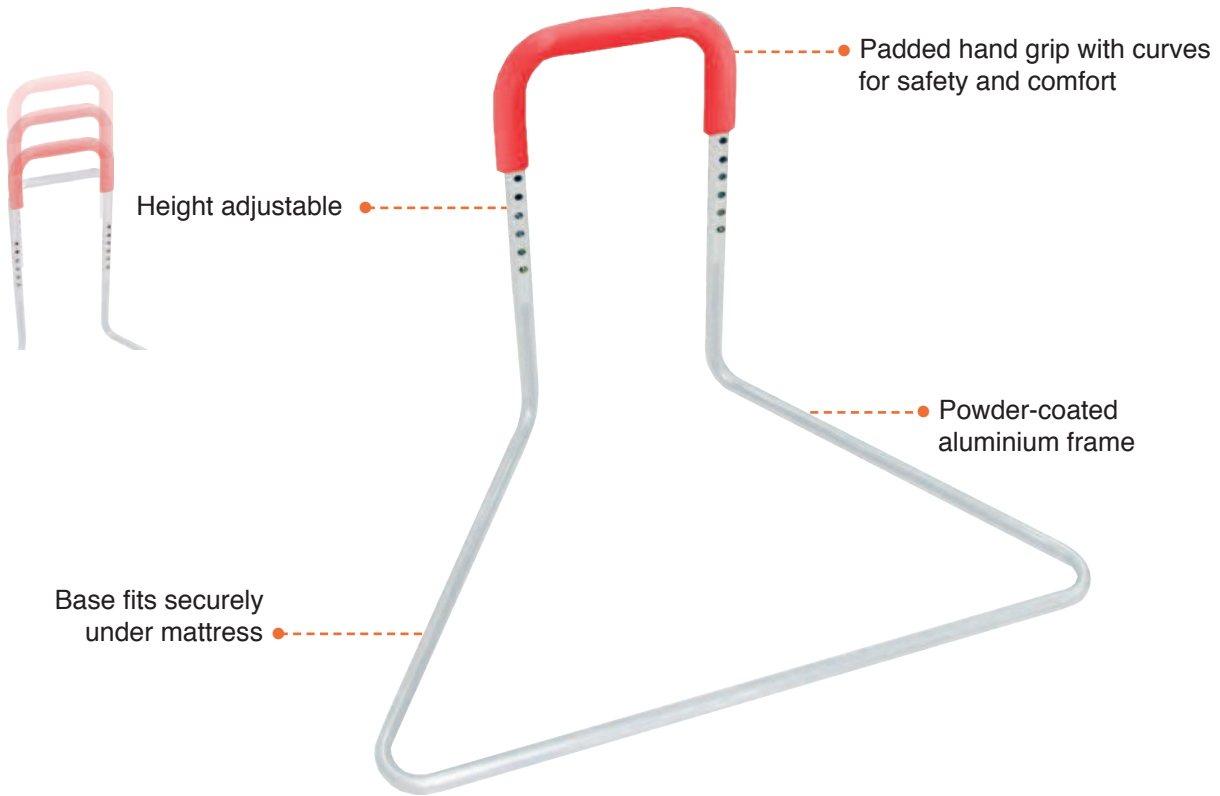

# JBA506 HEIGHT ADJUSTABLE BED GRAB BAR ALUMINIUM

| Overall Height   | Overall Length  | Overall Width   | Unit Weight  |
|--|---|---|--|
| <br>42-55cm | <br>55cm | <br>83cm | <br>1.9kg |

**12 MONTH WARRANTY**

Designed to assist the patient into a seated position.

Can be used on either side of the bed