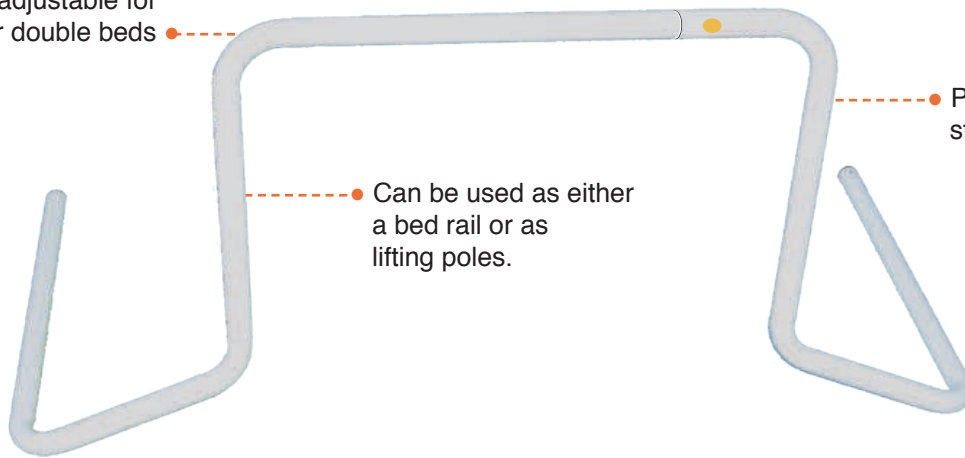

## ADJUSTABLE BED RAIL

with dual use as lifting poles

Bed Rail Height	Lifting Pole Height	Single Bed Width	Double Bed Width	Unit Weight
 50cm	 50cm	 107cm	 153cm	 2.6kg

**12 MONTH WARRANTY**

Length adjustable for single or double beds

Powder-coated steel frame

Can be used as either a bed rail or as lifting poles.

Position under the mattress as **BED RAIL**

Position under the mattress as **LIFTING POLES**