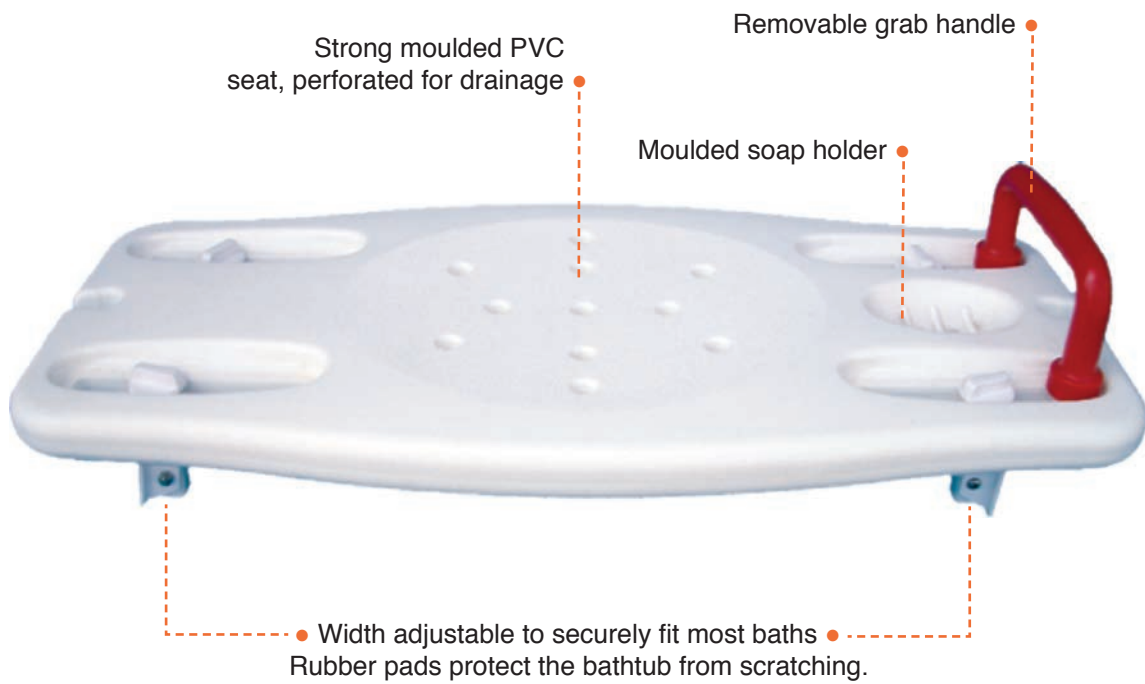

# HBA433 BATH BOARD WITH HANDLE

Overall Length	Overall Width	Bath Fitting Size	Armrest Height	Overall Weight	Weight Capacity
 79cm	 37cm	 46-72cm	 10cm	 3kg	 110kg

**12 MONTH WARRANTY**

**BATHROOM AIDS**

**Section 4**