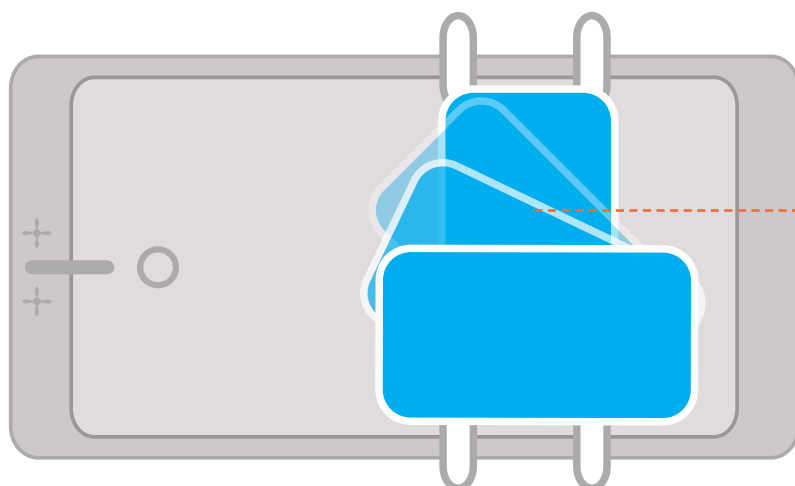

## BATH TUB SEAT

### WITH ROTATING SEAT

Overall Height	Overall Length	Bath Fitting Size	Seat Depth	Seat Width	Armrest Height	Overall Weight	Weight Capacity
 41cm	 61cm	 70-86cm	 37cm	 41cm	 17cm	 7.4kg	 110kg

**12 MONTH WARRANTY**

As the seat rotates, it simultaneously moves closer to the edge of the bath, making it easier to enter and exit the seat.