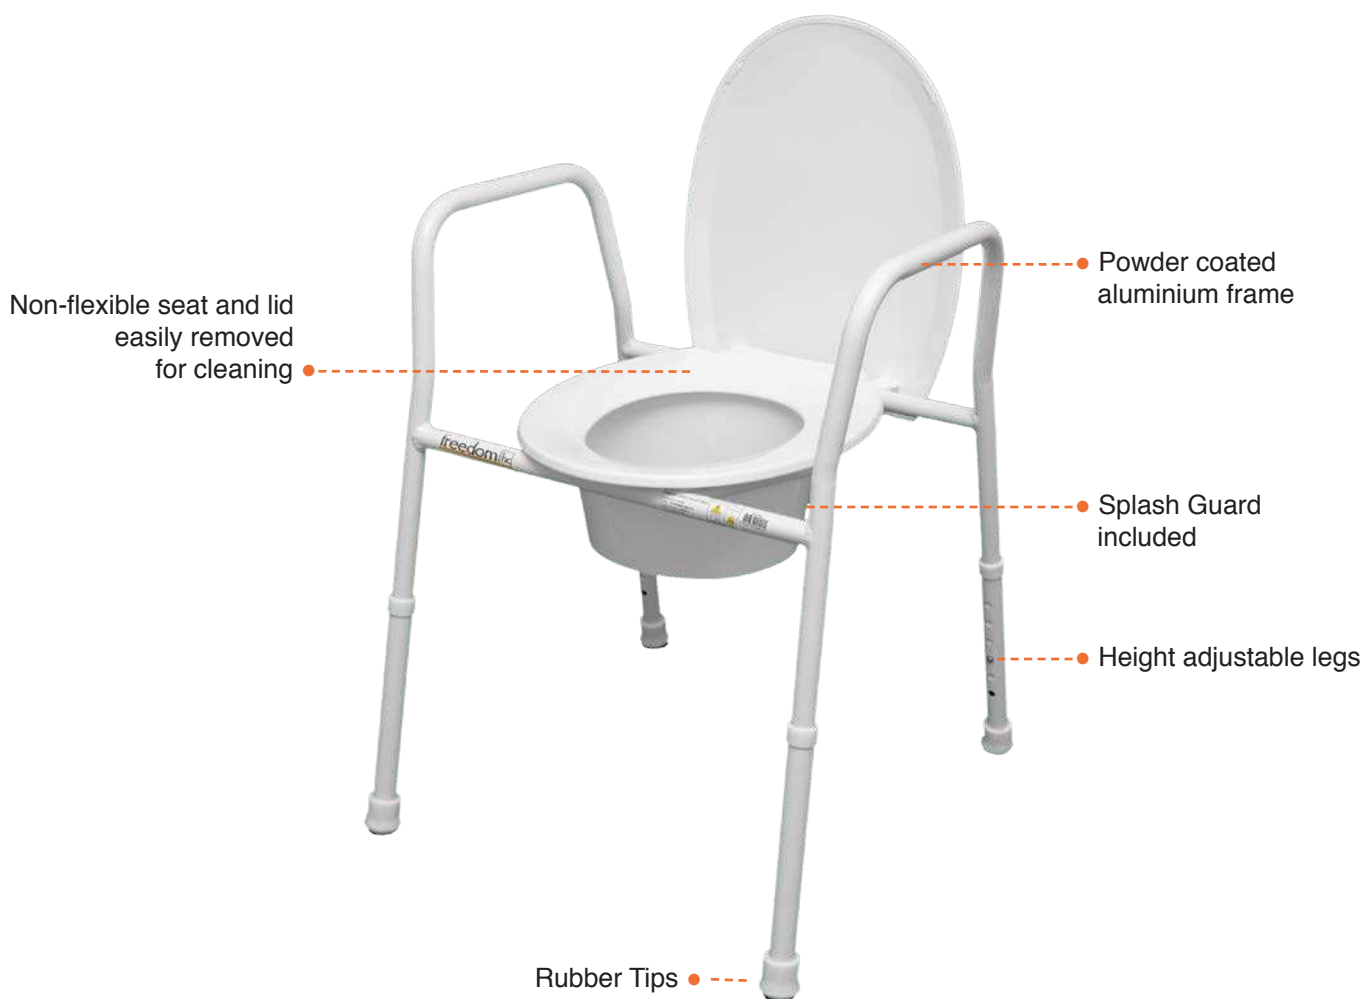

HBA390A

OVER TOILET AID

POWDER COATED ALUMINIUM

Overall Height	Overall Length	Overall Width	Seat Depth	Seat Width	Seat Height	Armrest Height	Overall Weight	Weight Capacity
60.5-73cm	51cm	55cm	37cm	47cm	41-53cm	19cm	4kg	130kg

12 MONTH WARRANTY

BATHROOM AIDS

Non-flexible seat and lid easily removed for cleaning

Powder coated aluminium frame

Splash Guard included

Height adjustable legs

Rubber Tips