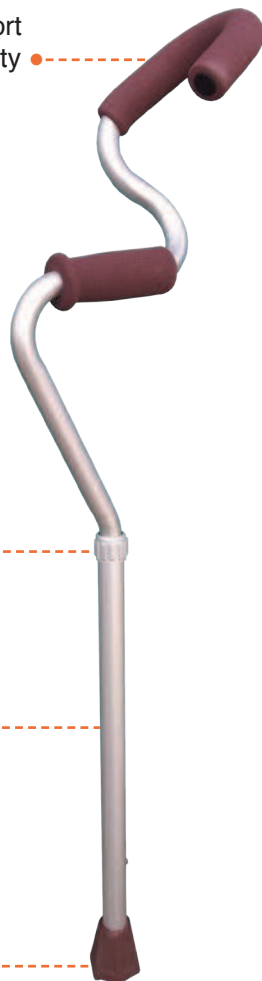

# DQC249 COBRA CANE ALUMINIUM

Overall Height	Weight Capacity
 71-94cm	 110kg

12 MONTH WARRANTY

Forearm support provides additional stability ●

Height adjustable stem ●

Strengthened light-weight aluminium frame ●

Replaceable rubber tips ●

Cobra Cane in use.