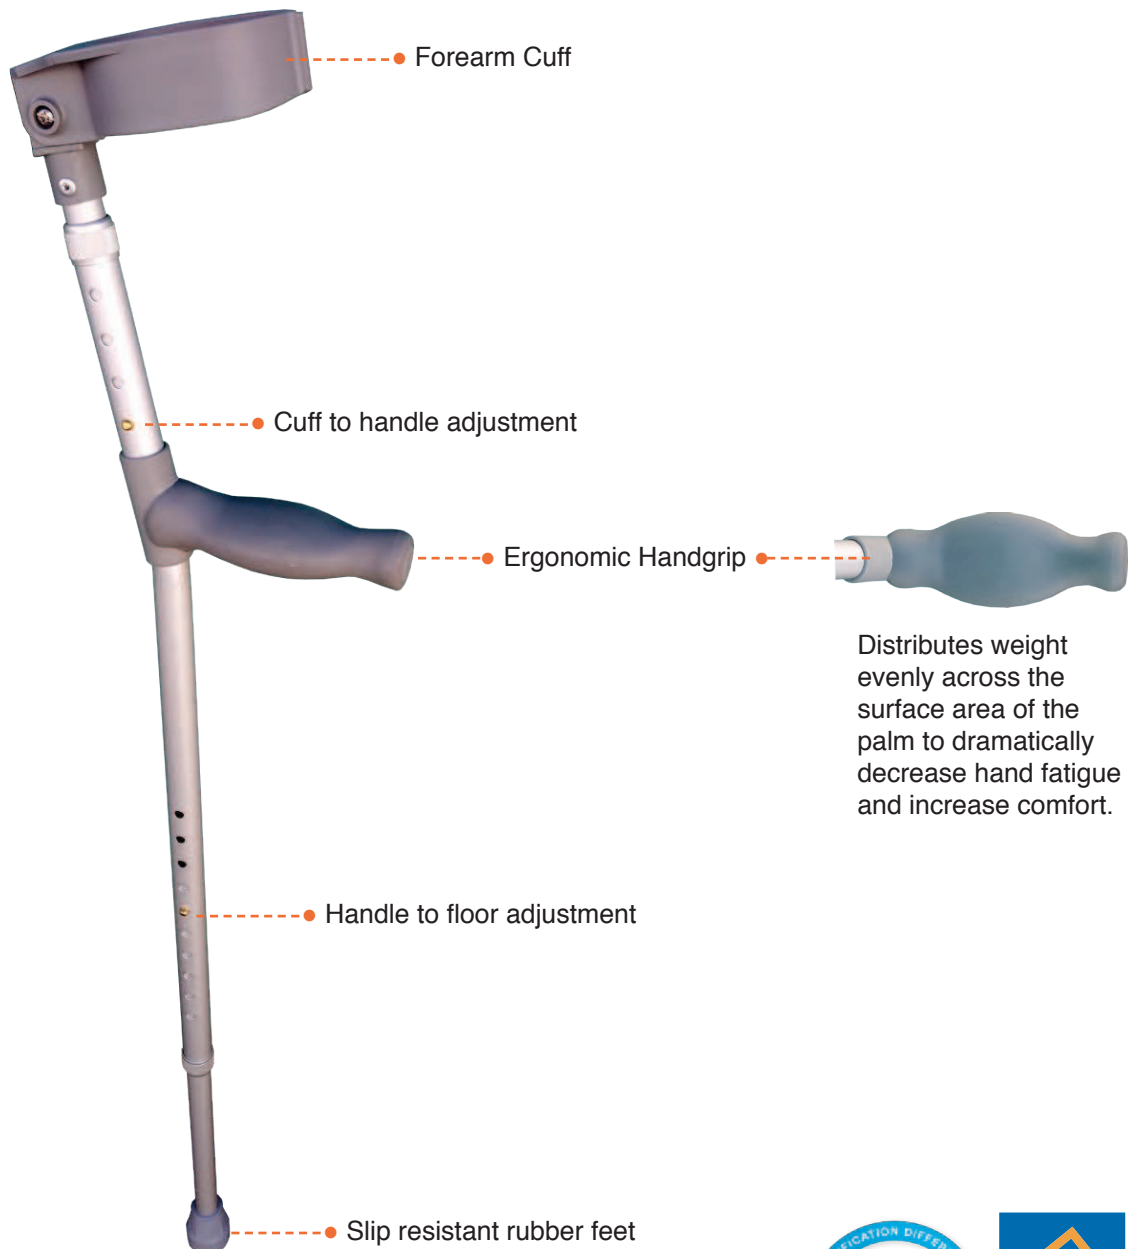

# CWF220–222 FOREARM CRUTCHES

with Ergonomic Handgrip

Model	Forearm Cuff Height	Handle Height	Forearm Cuff to Handle	Unit Weight	Weight Capacity
CWF220 (Tall)	99-128.5cm	75-97cm	25-33.5cm	0.9kg	130kg
CWF221 (Adult)	93-122cm	67-90cm	25-33cm		
CWF222 (Youth)	84-106cm	62-85cm	22-27cm		

**12 MONTH WARRANTY**

Distributes weight evenly across the surface area of the palm to dramatically decrease hand fatigue and increase comfort.