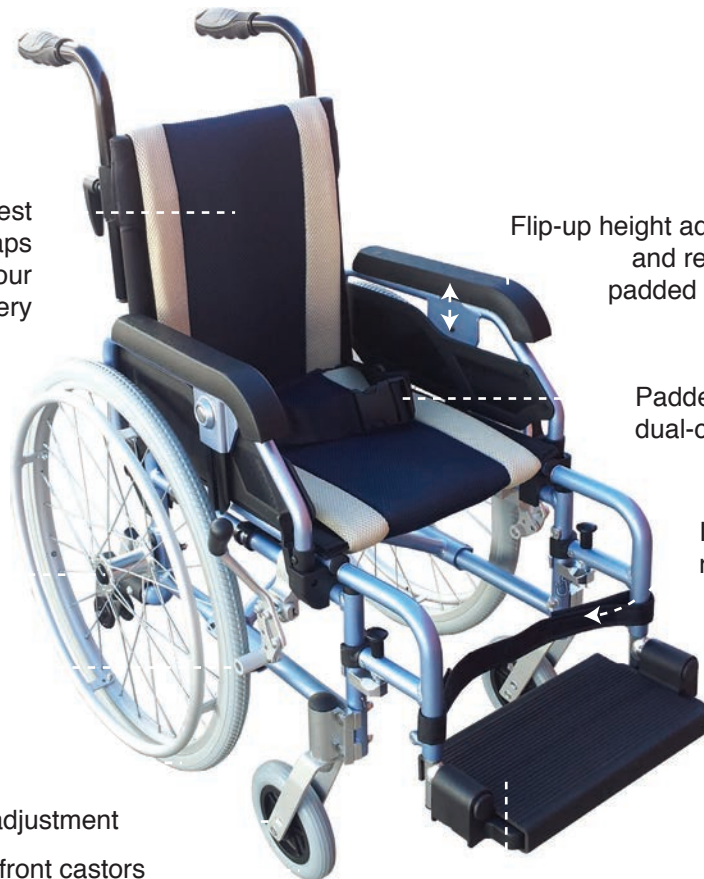

AWC-147/AWC-148

SELF-PROPELLED WHEELCHAIR

Seat Depth	Seat Width	Seat Height	Armrest Height	Backrest Height	Footrest Length	Folded Width	Weight Capacity
37cm	AWC-147: 35cm AWC-148: 30cm	45.5-48cm	18-24cm	35/37/39cm	AWC-147: 22cm AWC-148: 26cm	36cm	100kg

Available in two seat widths: 35cm (AWC-147) and 30cm (AWC-148).

12 MONTH WARRANTY

Height adjustable handles

Height adjustable backrest with tension straps and washable dual-colour upholstery

Flip-up height adjustable and removable padded armrests

Padded seat with washable dual-colour upholstery

Quick release removable wheels

Inward/outward swinging removable legrest

Park brake

Airless "soft ride" polyurethane tyres

Seat height adjustment

Solid front castors

Removable one-piece footplate fits over the standard footplates. Can be turned inward or outward to position the footplates closer or further away from the seat.

Height adjustable anti-tipper bars

OPTIONAL EXTRAS